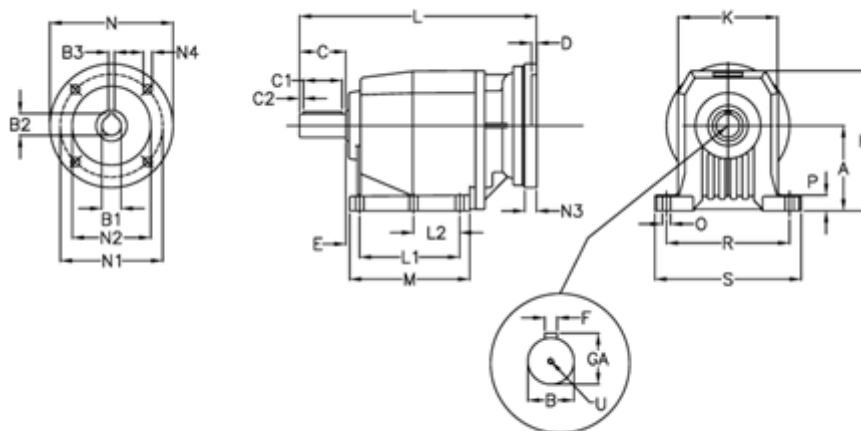

Article number: 40600800961260

Description: Helical gearbox  
C802P-9,6-P180B5

## Measures

A = 250	D = 6.0	L2 = 0.0	P = 35
B = 80	E = 33	M = 277.0	R = 370
B1 = 48	F = 22	N = 350	S = 440
B2 = 51.8	GA = 85.0	N1 = 300	U = M20x42
B3 = 14	H = 420	N2 = 250	
C = 140	K = 320	N3 = 23	
C1 = 110	L = 635.0	N4 = 18	
C2 = 15	L1 = 210.0	O = 26	